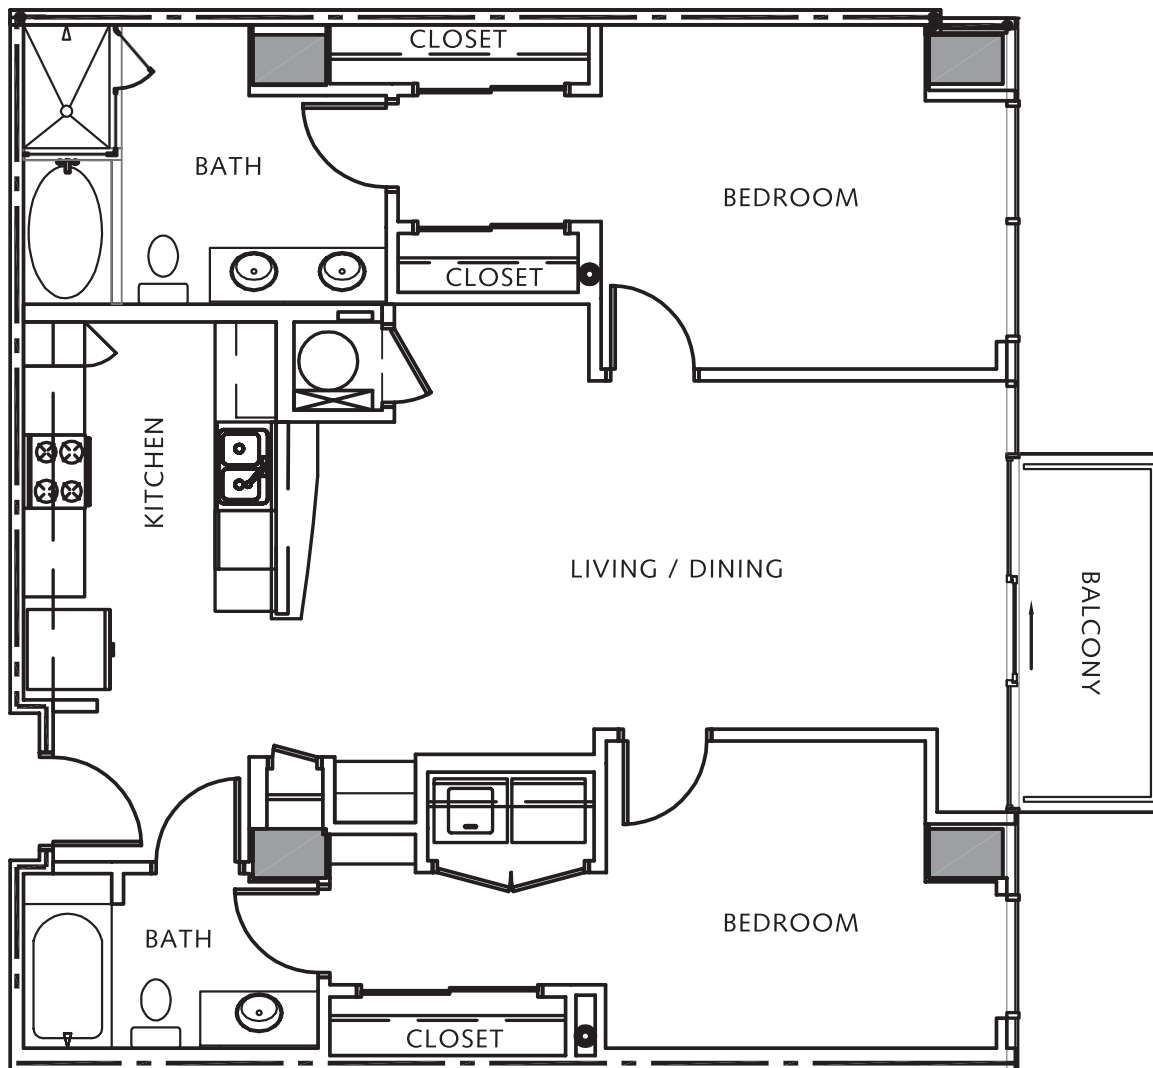

M O S A I C
O F H O U S T O N

Residence: B2

Two Bedroom - Two Bath

1,221 Interior Sq. Ft.

1,282 Total Sq. Ft.

HoustonLuxuryHighRises.com
832-298-2893

Square footages, where indicated on plan, are approximate. Layouts shown at interiors are for general reference only and are not intended to depict precisely the actual as-built conditions. Furniture not included. Drawings not to scale are subject to change.