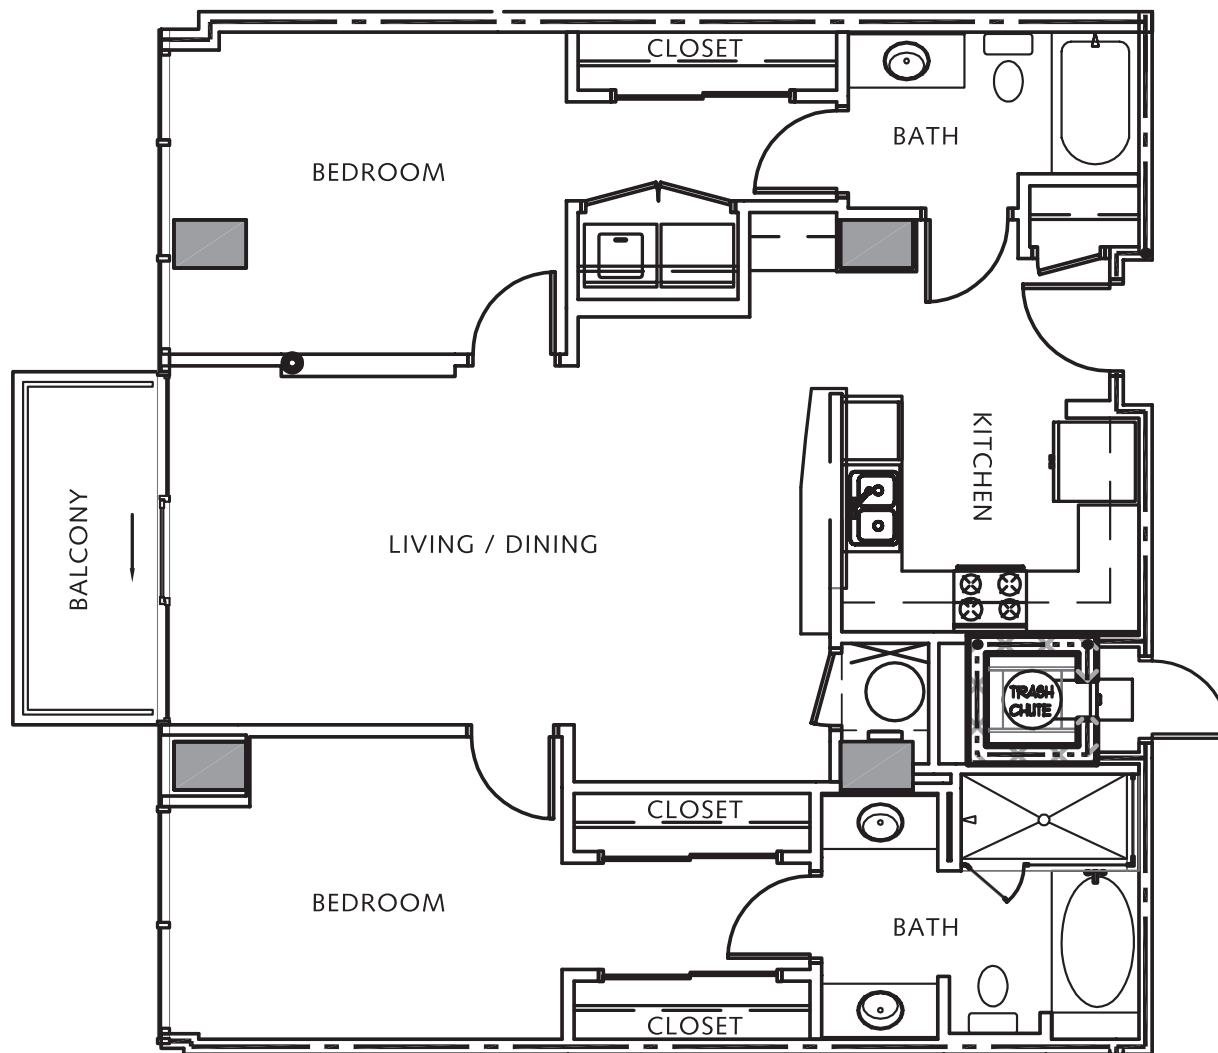

M O S A I C

O F H O U S T O N

HoustonLuxuryHighRises.com

832-298-2893

Residence: B2B

Two Bedroom - Two Bath

1,184 Interior Sq. Ft.

1,245 Total Sq. Ft.

Square footages, where indicated on plan, are approximate. Layouts shown at interiors are for general reference only and are not intended to depict precisely the actual as-built conditions. Furniture not included. Drawings not to scale are subject to change.