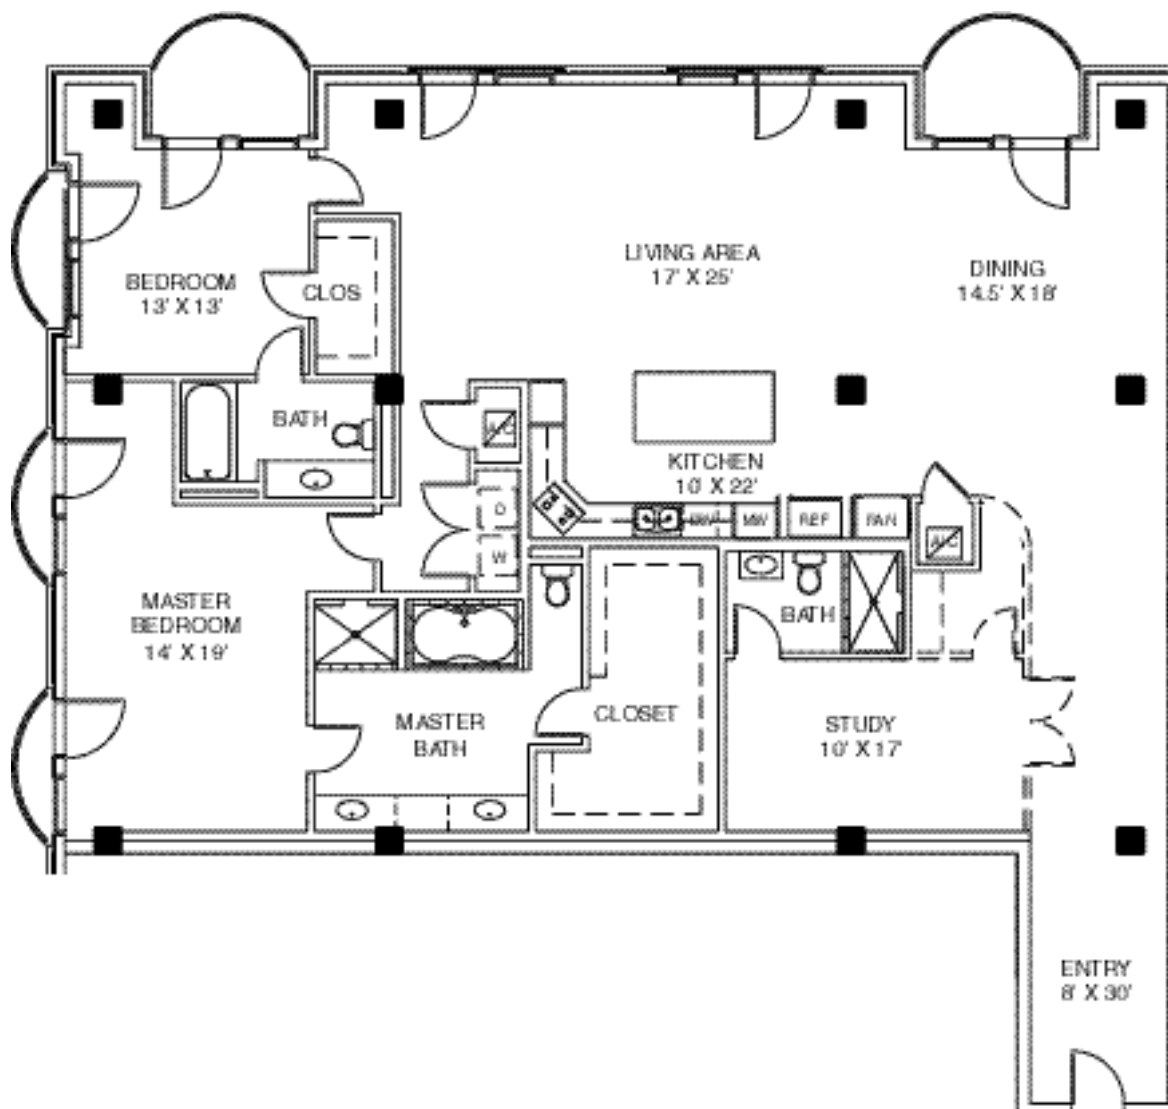

THE TANGLEWOOD

HoustonLuxuryHighRises.com
832-298-2893

RESIDENCE NUMBER 201
RESIDENCE SIZE - 2928 SQ FT
PATIO SIZE - 110 SQ FT

floorplans are not to scale. room dimensions and the number of square feet in the residence and the patio are approximate. please ask your sales representative for specific floor plans for the residences in which you are interested.

a double dashed line represents an interior wall that may be constructed at the purchaser's option for an additional cost. please ask your sales representative for alternatives and pricing.