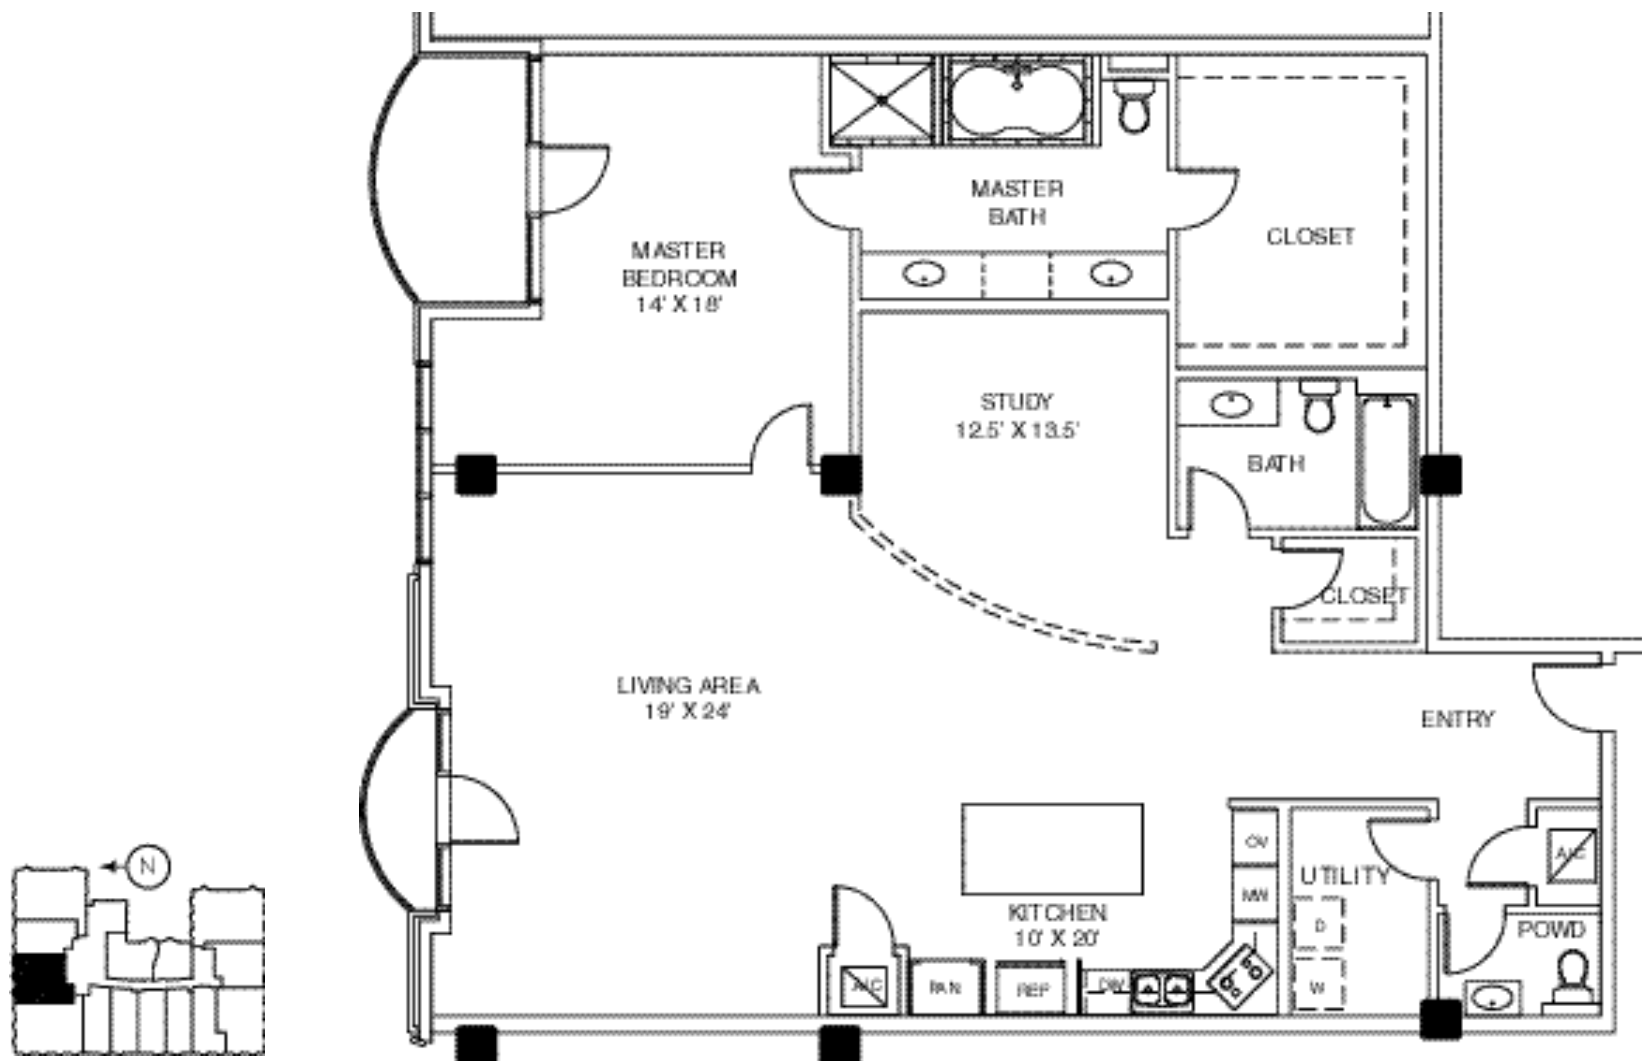

THE TANGLEWOOD

HoustonLuxuryHighRises.com
832-298-2893

RESIDENCE NUMBER 203, 303, 403
RESIDENCE SIZE - 2051 SQ FT
PATIO SIZE - 70 SQ FT

floorplans are not to scale. room dimensions and the number of square feet in the residence and the patio are approximate. please ask your sales representative for specific floor plans for the residences in which you are interested.

a double dashed line represents an interior wall that may be constructed at the purchaser's option for an additional cost. please ask your sales representative for alternatives and pricing.