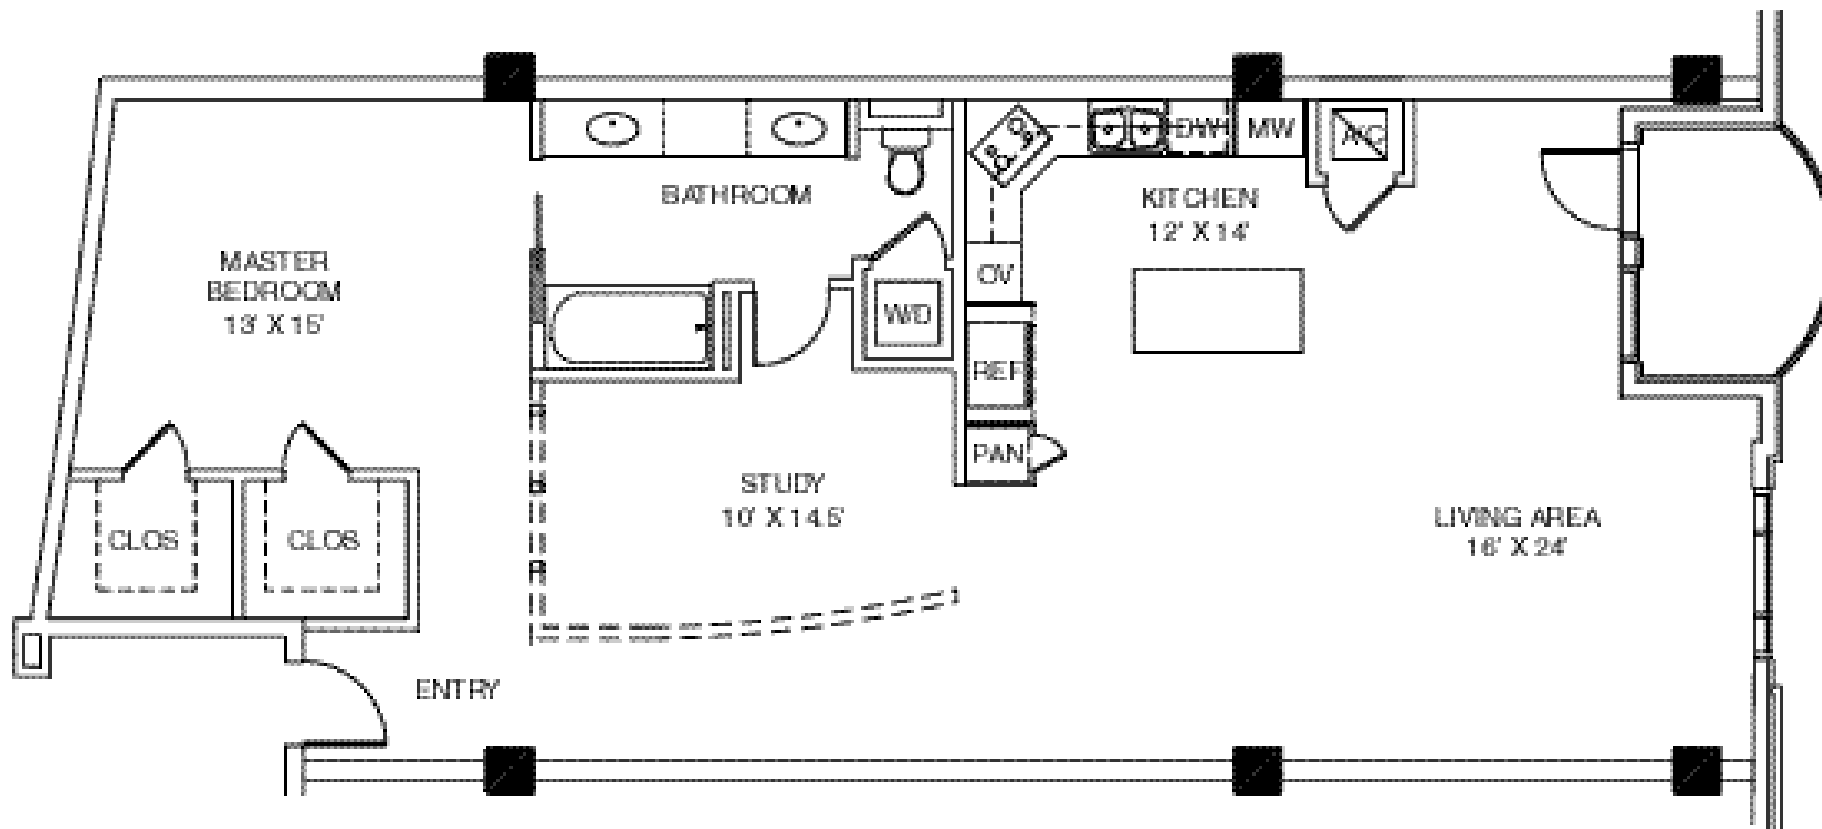

THE TANGLEWOOD

HoustonLuxuryHighRises.com
832-298-2893

RESIDENCE NUMBER 205, 305, 405
RESIDENCE SIZE - 1373 SQ FT
PATIO SIZE - 58 SQ FT

floorplans are not to scale. room dimensions and the number of square feet in the residence and the patio are approximate. please ask your sales representative for specific floor plans for the residences in which you are interested.

a double dashed line represents an interior wall that may be constructed at the purchaser's option for an additional cost. please ask your sales representative for alternatives and pricing.