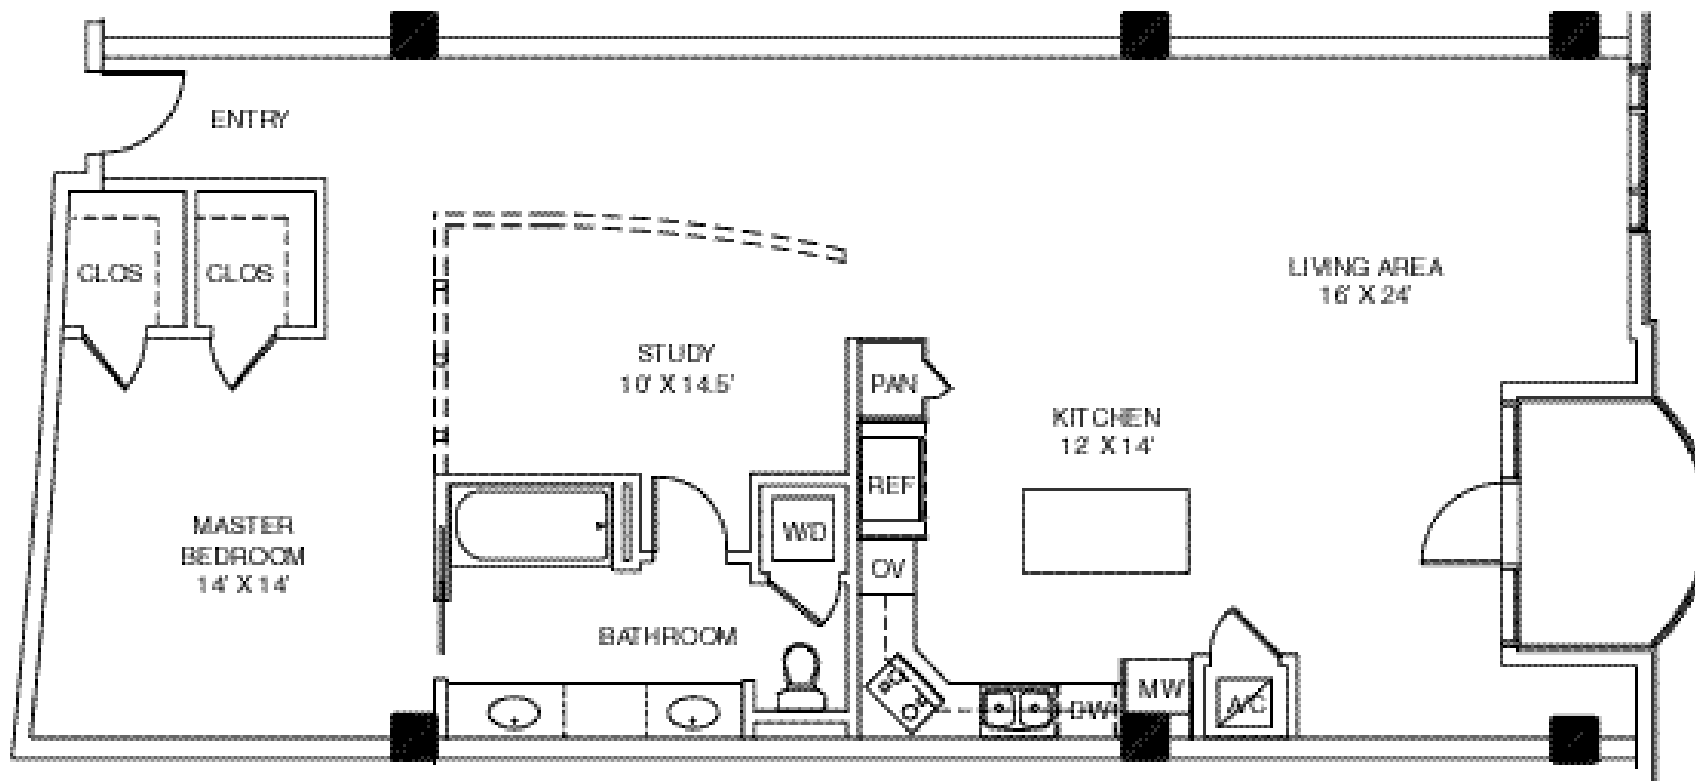

THE TANGLEWOOD

HoustonLuxuryHighRises.com
832-298-2893

RESIDENCE NUMBER 206, 306, 406
RESIDENCE SIZE - 1444 SQ FT
PATIO SIZE - 58 SQ FT

floorplans are not to scale. room dimensions and the number of square feet in the residence and the patio are approximate. please ask your sales representative for specific floor plans for the residences in which you are interested.

a double dashed line represents an interior wall that may be constructed at the purchaser's option for an additional cost. please ask your sales representative for alternatives and pricing.