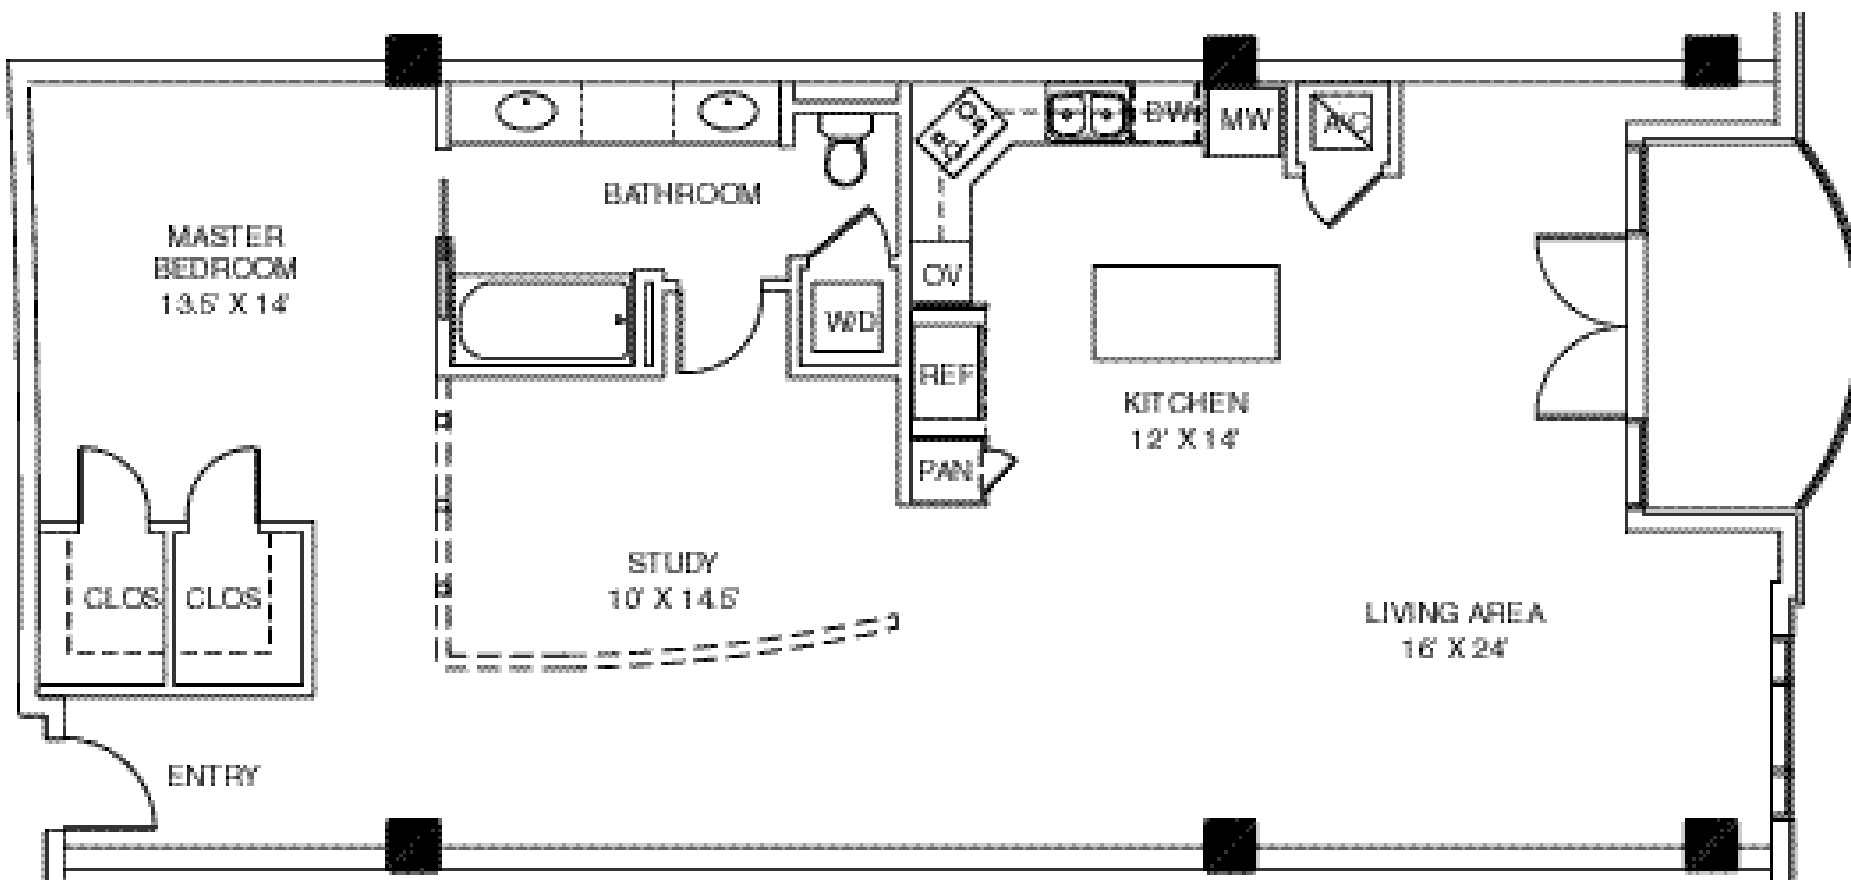

THE TANGLEWOOD

HoustonLuxuryHighRises.com  
832-298-2893

RESIDENCE NUMBER 207, 307, 407  
RESIDENCE SIZE - 1413 SQ FT  
PATIO SIZE - 76 SQ FT

floorplans are not to scale. room dimensions and the number of square feet in the residence and the patio are approximate. please ask your sales representative for specific floor plans for the residences in which you are interested.

a double dashed line represents an interior wall that may be constructed at the purchaser's option for an additional cost. please ask your sales representative for alternatives and pricing.