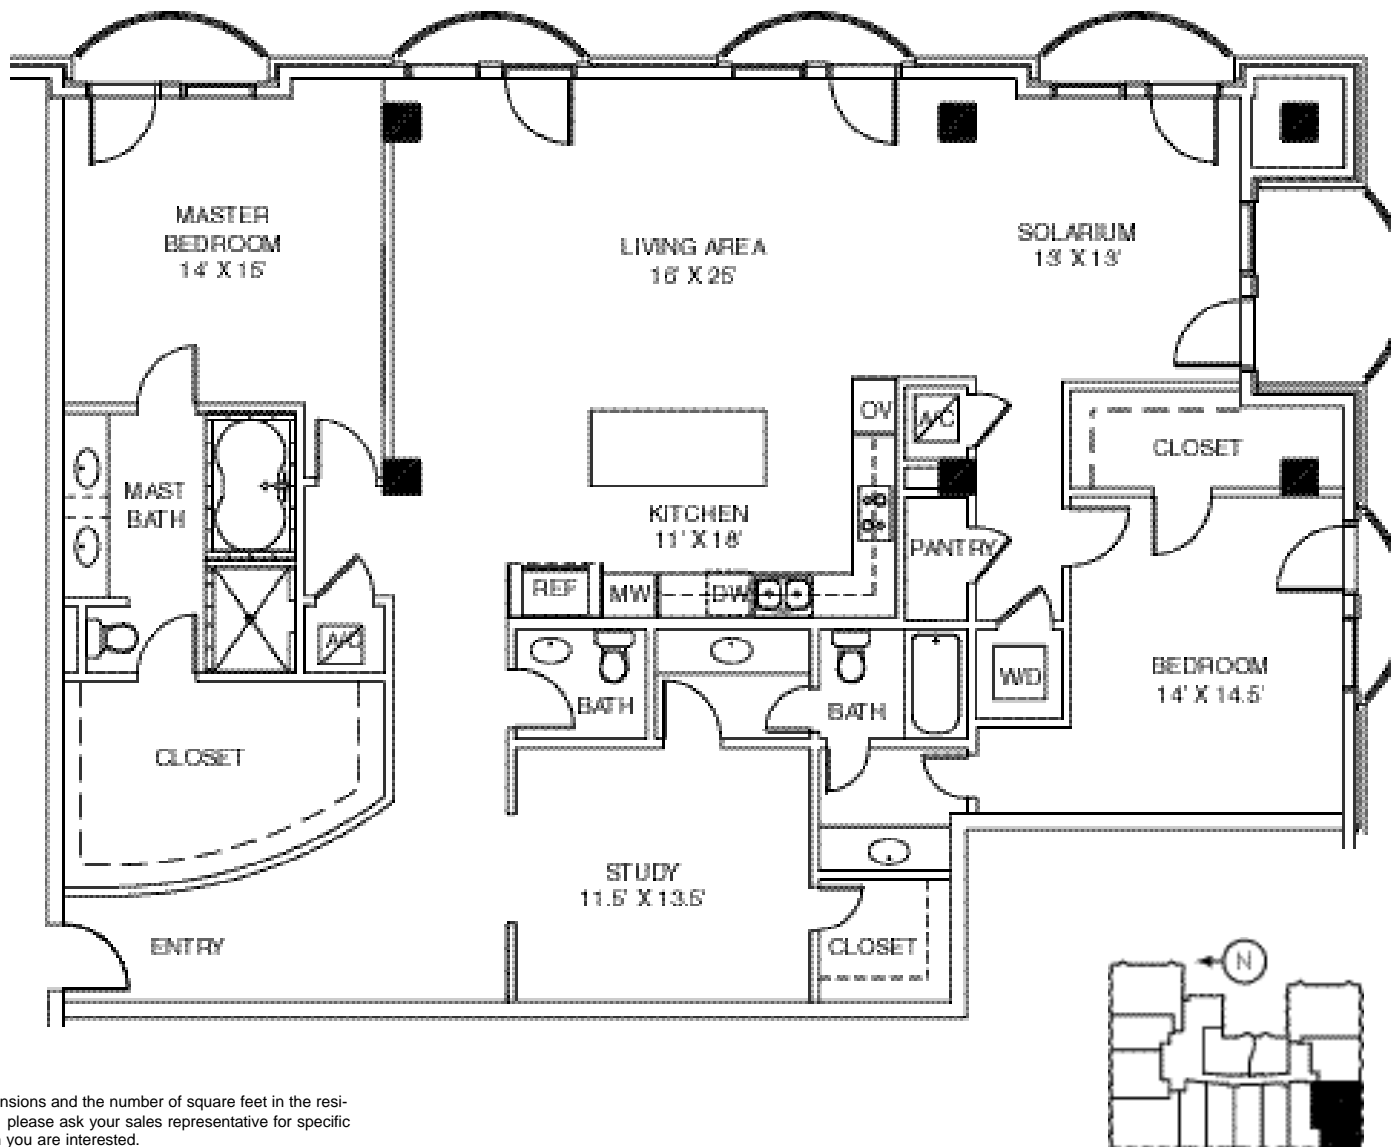

THE TANGLEWOOD

HoustonLuxuryHighRises.com
832-298-2893

RESIDENCE NUMBER 210
RESIDENCE SIZE - 2380 SQ FT
PATIO SIZE - 58 SQ FT

floorplans are not to scale. room dimensions and the number of square feet in the residence and the patio are approximate. please ask your sales representative for specific floor plans for the residences in which you are interested.