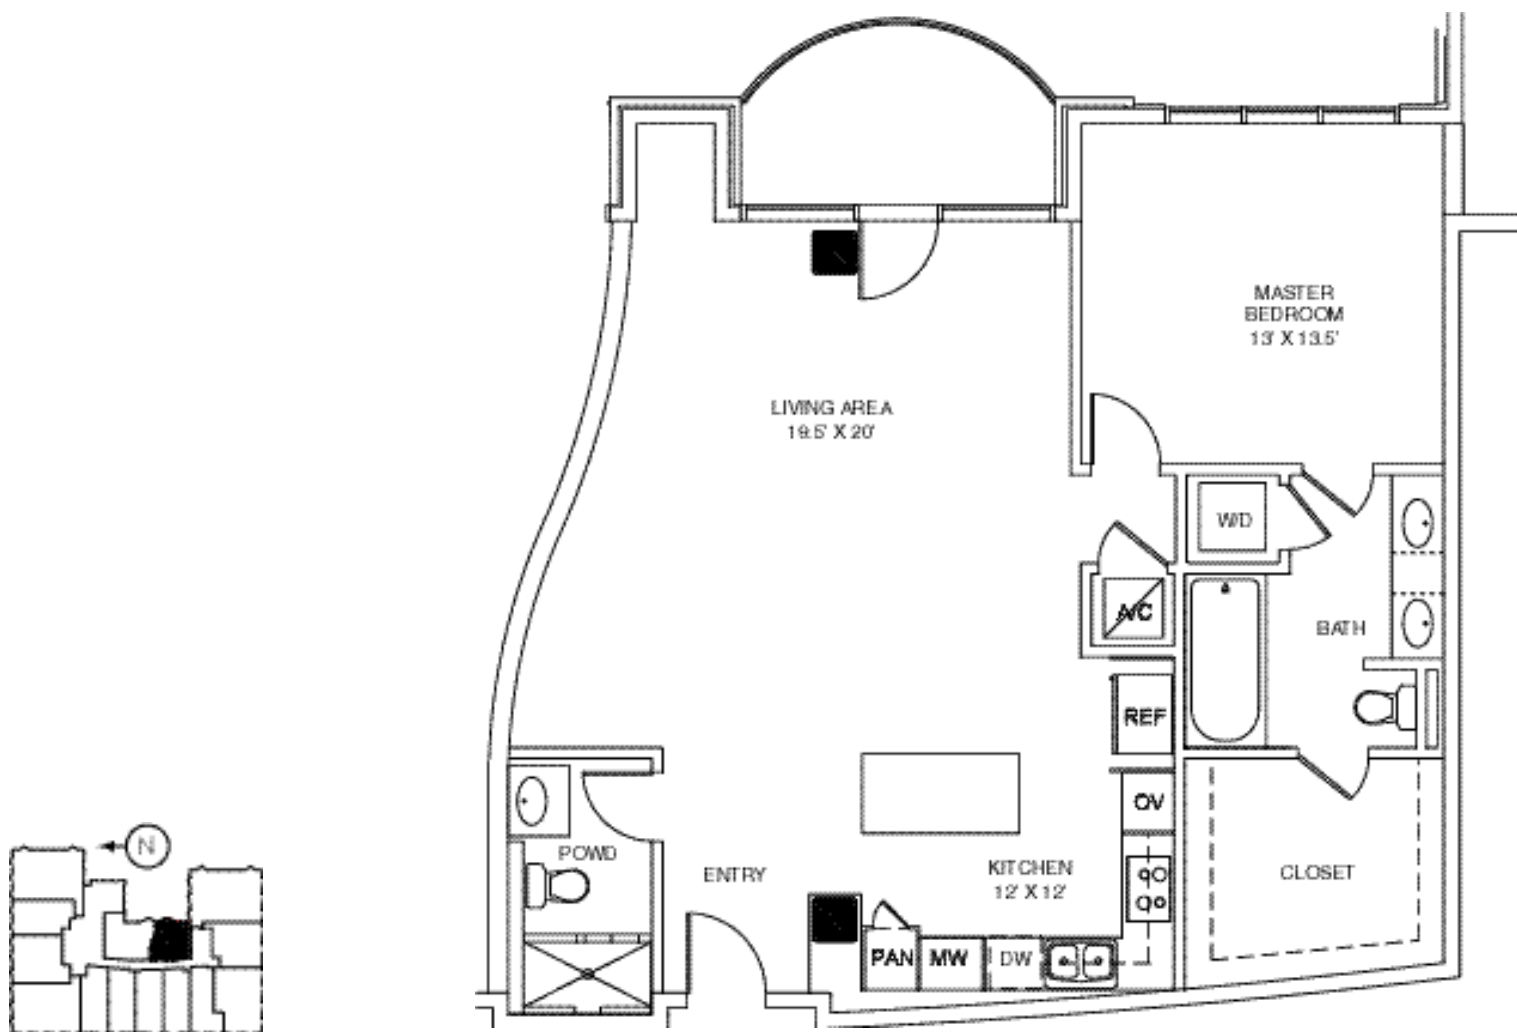

THE TANGLEWOOD

HoustonLuxuryHighRises.com
832-298-2893

RESIDENCE NUMBER 213, 313, 413
RESIDENCE SIZE - 1132 SQ FT
PATIO SIZE - 74 SQ FT

floorplans are not to scale. room dimensions and the number of square feet in the residence and the patio are approximate. please ask your sales representative for specific floor plans for the residences in which you are interested.