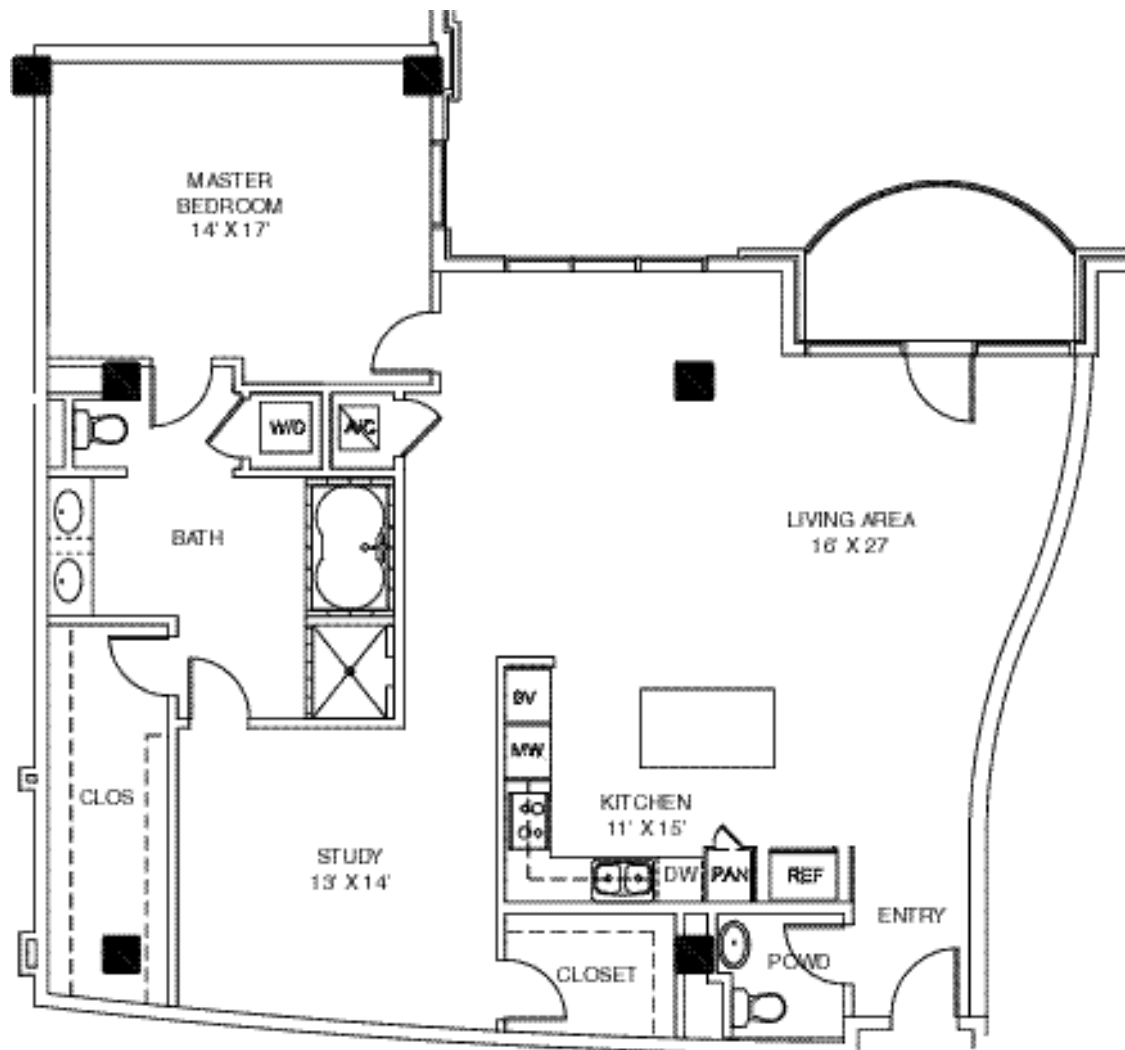

THE TANGLEWOOD

RESIDENCE NUMBER 214
RESIDENCE SIZE - 1629 SQ FT
PATIO SIZE - 74 SQ FT

HoustonLuxuryHighRises.com
832-298-2893

floorplans are not to scale. room dimensions and the number of square feet in the residence and the patio are approximate. please ask your sales representative for specific floor plans for the residences in which you are interested.