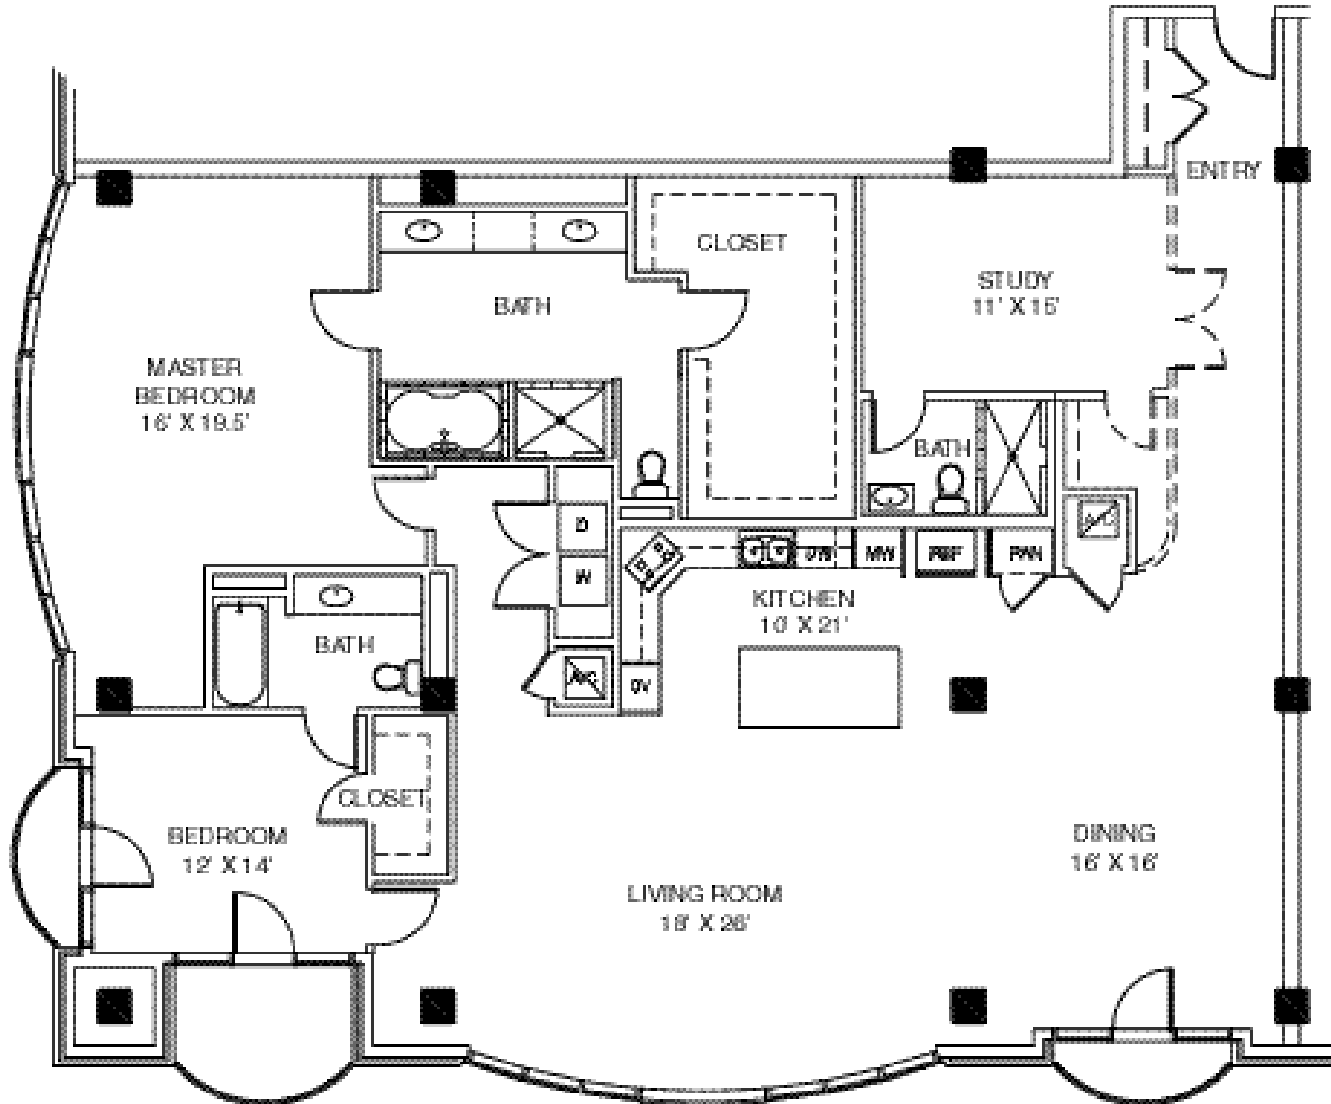

THE TANGLEWOOD

HoustonLuxuryHighRises.com
832-298-2893

RESIDENCE NUMBER 304, 404
RESIDENCE SIZE - 2848 SQ FT
PATIO SIZE - 58 SQ FT

floorplans are not to scale. room dimensions and the number of square feet in the residence and the patio are approximate. please ask your sales representative for specific floor plans for the residences in which you are interested.

a double dashed line represents an interior wall that may be constructed at the purchaser's option for an additional cost. please ask your sales representative for alternatives and pricing.