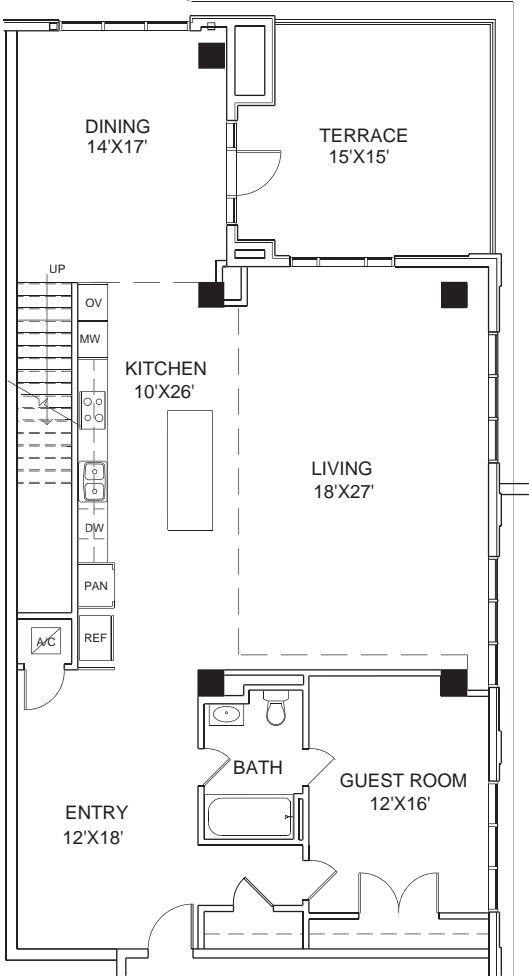

THE TANGLEWOOD

RESIDENCE NUMBER 601
 RESIDENCE SIZE -2741 SQ FT
 PATIO SIZE -254 SQ FT

HoustonLuxuryHighRises.com
 832-298-2893

floorplans are not to scale. room dimensions and the number of square feet in the residence and the patio are approximate. please ask your sales representative for specific floor plans for the residences in which you are interested.