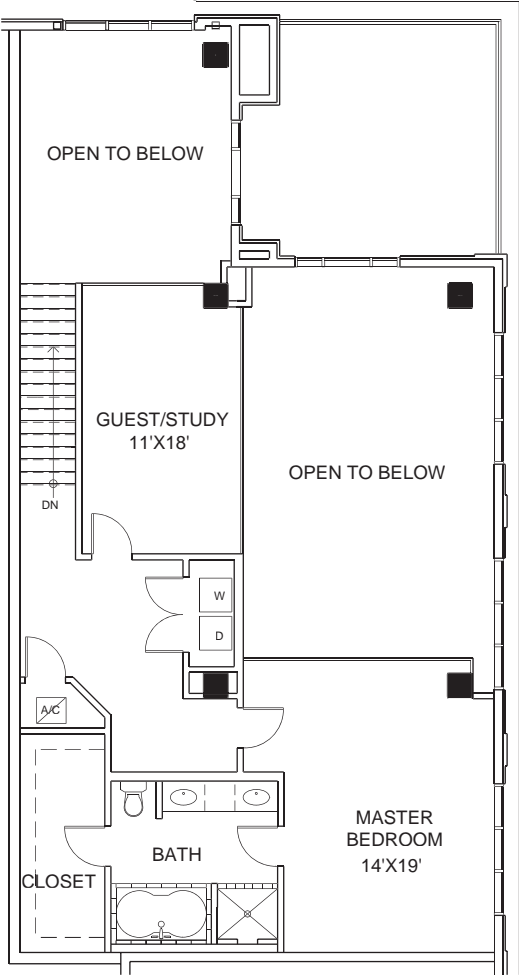

THE TANGLEWOOD

RESIDENCE NUMBER 601
 RESIDENCE SIZE -2741 SQ FT
 PATIO SIZE -254 SQ FT

HoustonLuxuryHighRises.com
 832-298-2893

floorplans are not to scale. room dimensions and the number of square feet in the residence and the patio are approximate. please ask your sales representative for specific floor plans for the residences in which you are interested.