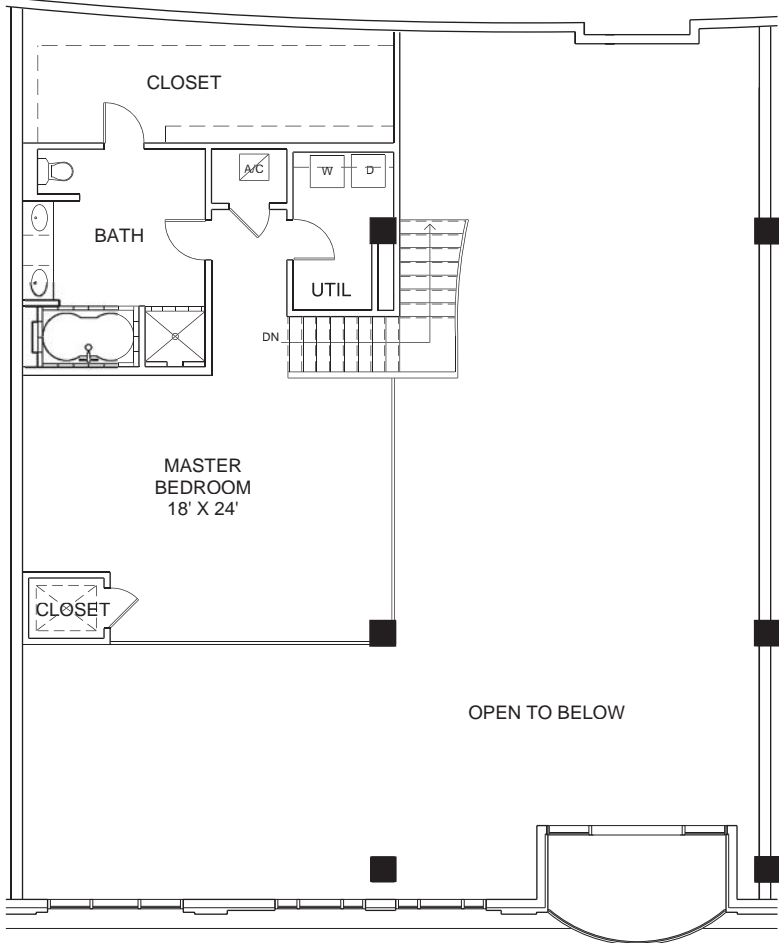

THE TANGLEWOOD

RESIDENCE NUMBER 606
 RESIDENCE SIZE - 3803 SQ FT
 PATIO SIZE -79 SQ FT

HoustonLuxuryHighRises.com
 832-298-2893

floorplans are not to scale. room dimensions and the number of square feet in the residence and the patio are approximate. please ask your sales representative for specific floor plans for the residences in which you are interested.