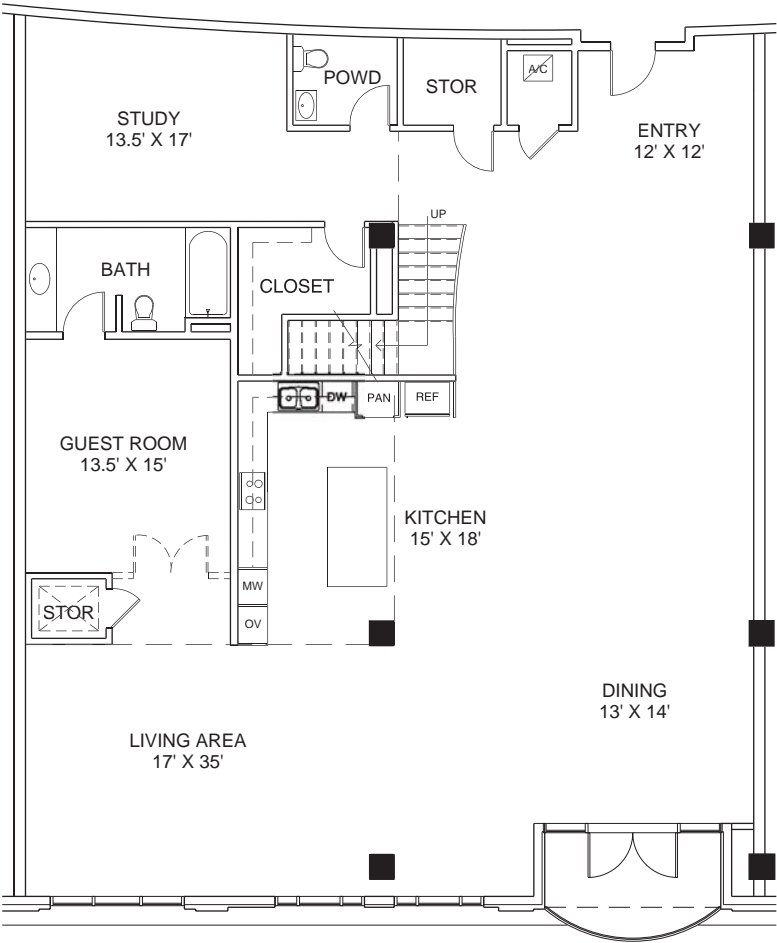

THE TANGLEWOOD

RESIDENCE NUMBER 606
 RESIDENCE SIZE - 3803 SQ FT
 PATIO SIZE -79 SQ FT

HoustonLuxuryHighRises.com
 832-298-2893

floorplans are not to scale. room dimensions and the number of square feet in the residence and the patio are approximate. please ask your sales representative for specific floor plans for the residences in which you are interested.